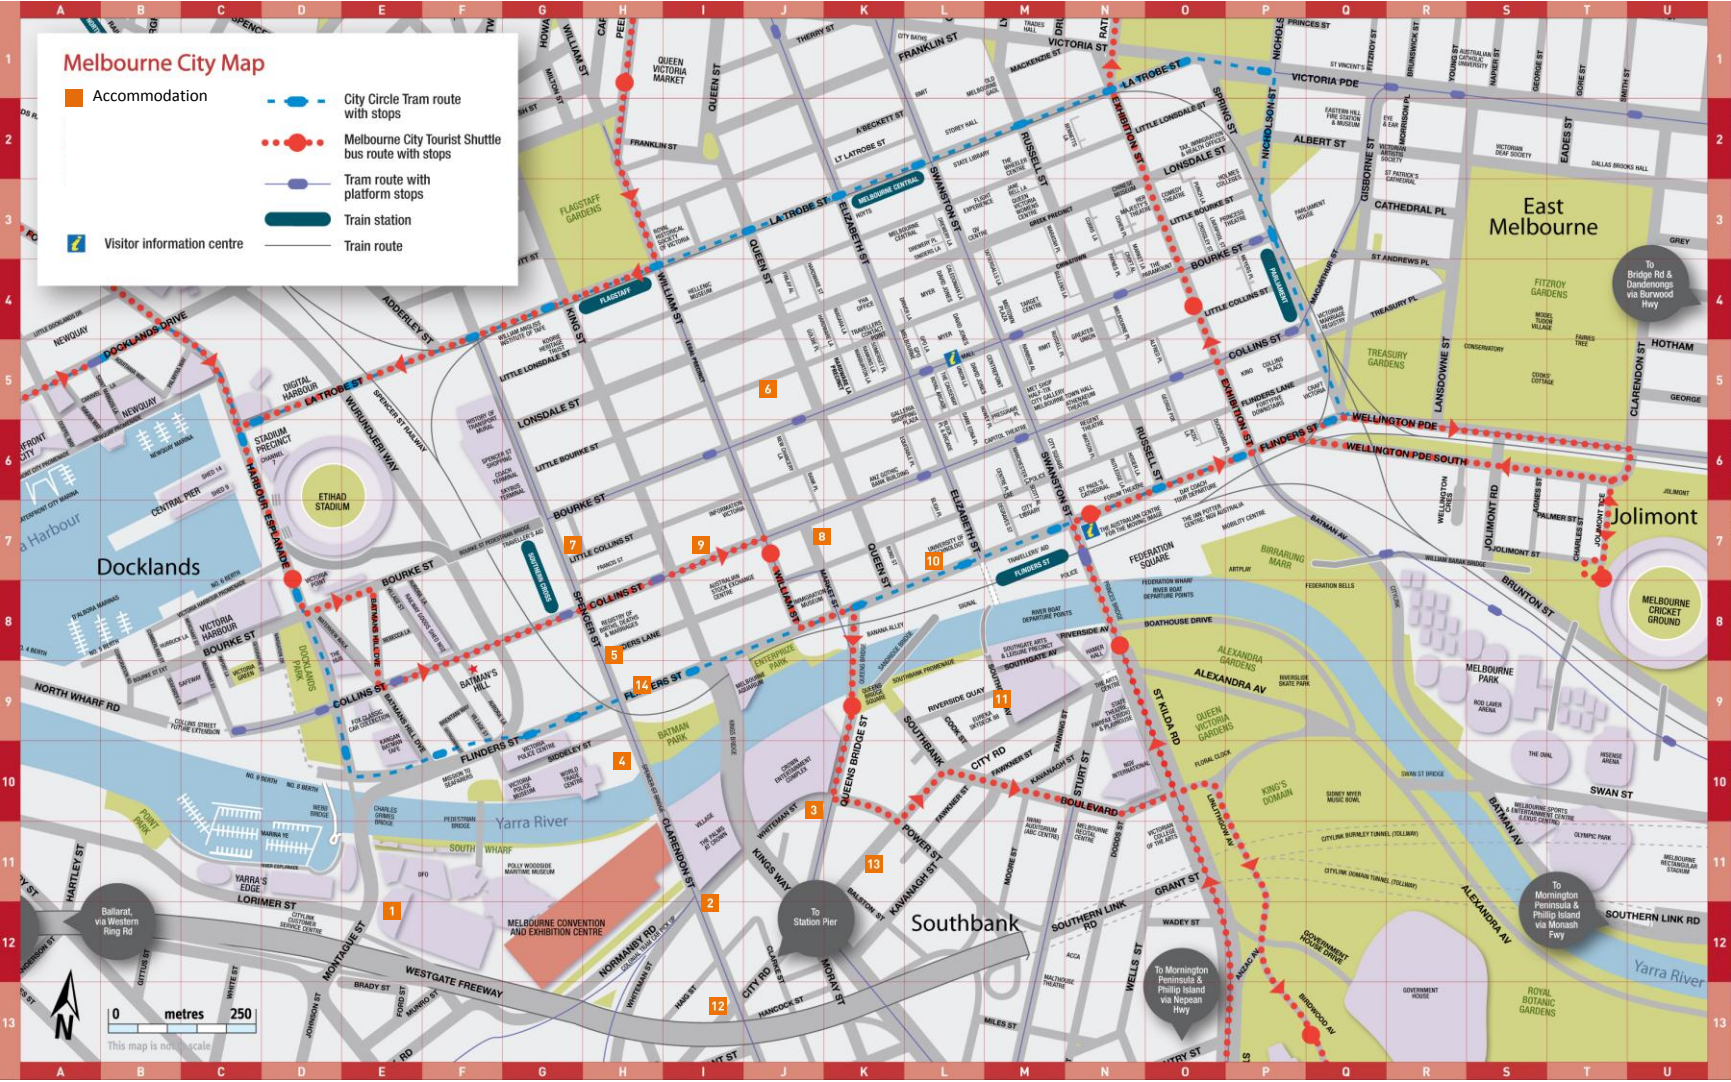

IEEE INTERNATIONAL CONFERENCE ON IMAGE PROCESSING

HOTEL MAP MELBOURNE

Hotels

- | | | |
|----|---------------------------------|-----|
| 1 | Hilton South Wharf | E12 |
| 2 | Crown Metropol | I12 |
| 3 | Crown Promenade | J10 |
| 4 | Crowne Plaza Melbourne | H10 |
| 5 | Holiday Inn Flinders | H8 |
| 6 | Clarion Suites Gateway | J8 |
| 7 | Vibe Savoy Hotel Melbourne | G7 |
| 8 | The Oaks on Market | J7 |
| 9 | The Oaks on Collins | I7 |
| 10 | Rendezvous Grand Hotel | L7 |
| 11 | Travelodge Southbank | M9 |
| 12 | Urban Central Accommodation | I13 |
| 13 | Melbourne Short Stay Apartments | K11 |
| 14 | Adina Apartment Hotel | H9 |